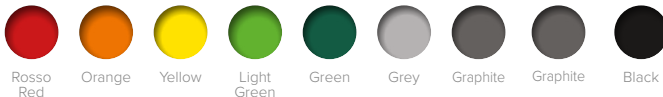

1m² = 4 ks

510 mm

7 mm

Electric Blue

Blue

Purple

Red

Rosso Red

Orange

Yellow

Light Green

Green

Grey

Graphite

Graphite

Black